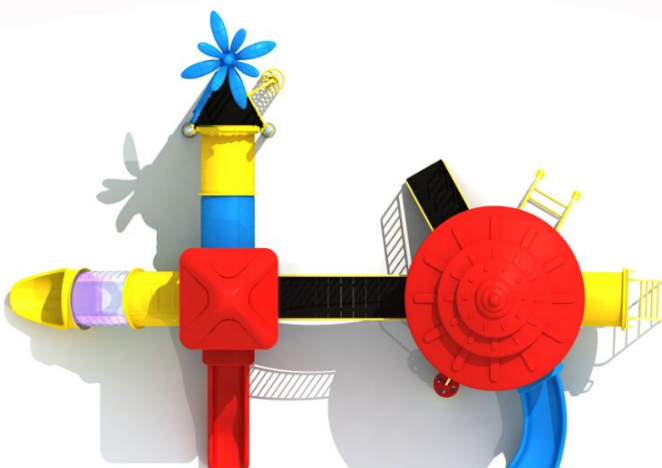

### Materials:HDPE

1. Plastic parts: LLDPE,Roto-moulded;
2. Metal Parts : Galvanized steel pipe:  
Color powder coated.
3. Platform/Stepped-ladder:Steel sheet,  
Color powder coated or pvc coated.

Age Range:6-12 years old

### Modules

Posts,platform, handrail, ladders,roofs  
plastic panels, slides, gate,climbing board

Unit Size: 7000\*9300\*3700(mm)